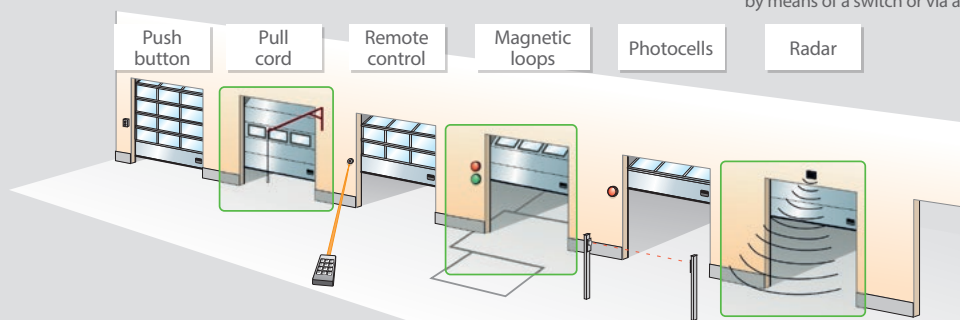

Pe lângă ușile rapide, Dynaco oferă un portofoliu complet de uși secționale.

Construction (I-14F)

Construction (I-14P)

Access and automation options

Assisted manual operation. Two different types of chain hoist are available, depending on door weight.

All manual doors can be upgraded with electric motors and automation.

Complete lock including handle and cylinder for both sides or inside only. Any door equipped with an electrical lock can be remotely locked by means of a switch or via a PC.